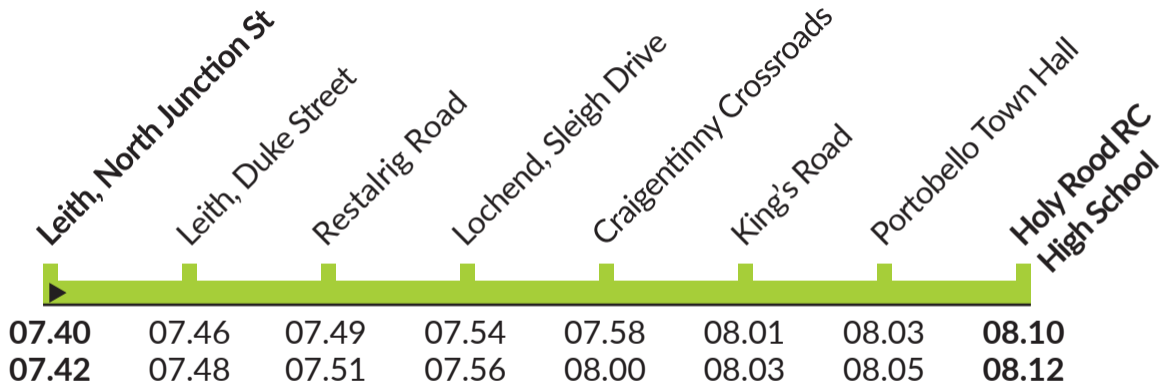

Service 42 Monday - Friday morning school journeys

Afternoon journeys depart Holy Rood RC High School 15.58 & 16.00
arriving Leith, North Junction St 16.27 & 16.29